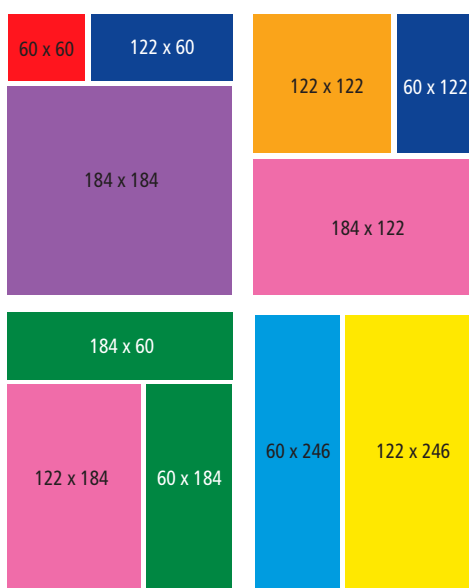

MAIN BODY

DPS	R45 700
Full page	R25 200
Half page	R16 400
Third page	R13 700
Quarter page	R10 900

Inside front cover DPS	R54 820
Outside back cover	R30 200
Inside front cover	R28 950
Inside back cover	R27 700
Specific placement	R27 200

Size	Trim (w x h)	Type Safe (w x h)	Bleed
DPS	420 x 276 mm	380 x 240 mm	5 mm all round
Full page	210 x 276 mm	180 x 240 mm	5 mm all round
Half page (H)	210 x 138 mm	n/a	5 mm all round
Half page (V)	105 x 276 mm	n/a	5 mm all round
1/3 page (H)	210 x 92 mm	n/a	5 mm all round
1/3 page (V)	70 x 276 mm	n/a	5 mm all round
1/4 page (H)	210 x 69 mm	n/a	5 mm all round
1/4 page	105 x 138 mm	n/a	5 mm all round

• Excludes VAT and agency fee • Advertorial rates available on request

BUYER'S GUIDE

60 x 60 mm	R 1 420
122 x 60 mm / 60 x 122 mm	R 2 810
184 x 60 mm / 60 x 184 mm	R 4 230
122 x 122 mm	R 5 630
60 x 246 mm	R 5 630
184 x 122 mm / 122 x 184 mm	R 9 350
122 x 246 mm	R11 260
184 x 184 mm	R12 860
184 x 246 mm (fp at back with white border)	R17 900

• Minimum of 6 consecutive insertions • Rate per issue excl. VAT
• No special placement

Material Requirements

- Material sent via email (traffic@sa4x4.co.za).
- Material supplied as PDF (must be 300 DPI, CMYK colours).
- No spot colours. No RGB colours. No Coreldraw, Freehand or QuarkXpress documents.
- No images / advert mock-ups embedded in Word, Excel, PowerPoint documents.
- No images taken from websites, these are low-res and unsuitable for print.
- Send logos and images as separate files. No letterheads or pamphlets as these are unusable.
- Send text for the advert in a Word document or email (no faxes, JPEGs).

LOOSE INSERTS Cost per thousand

Single page R520	4 pages R710	6-8 pages R850	10-12 pages R960	14-20 pages R1 090	24 pages R1 245	32 pages R1 460	48 pages R1 630

• Bagging costs subject to quote

DIGITAL ADVERTISING

Website Banners	Cost per month	CPM (Cost per 1000 impressions)	Pixel Size (w x h)
Prime position ROS	R6 000	R320	330 x 250
Standard position ROS	R4 000	R290	330 x 150

Emailers	Pixel Size (w x h)	Frequency	Cost
Email newsletter banner	600 x 200	2 per month	R5 300 each
Promotional mailer	600 x 1200	Per request	R12 000 each

• Speak to us about a package that includes social media

Publisher Caravan Publications (Pty) Ltd | **Physical address** 47 Bell Crescent, Westlake Business Park, Westlake, 7945
Postal address SA4x4, PO Box 31062, Tokai, 7966 | **Tel** 021 702 4200 | **Fax** 021 702 4209 | **www.sa4x4.co.za**